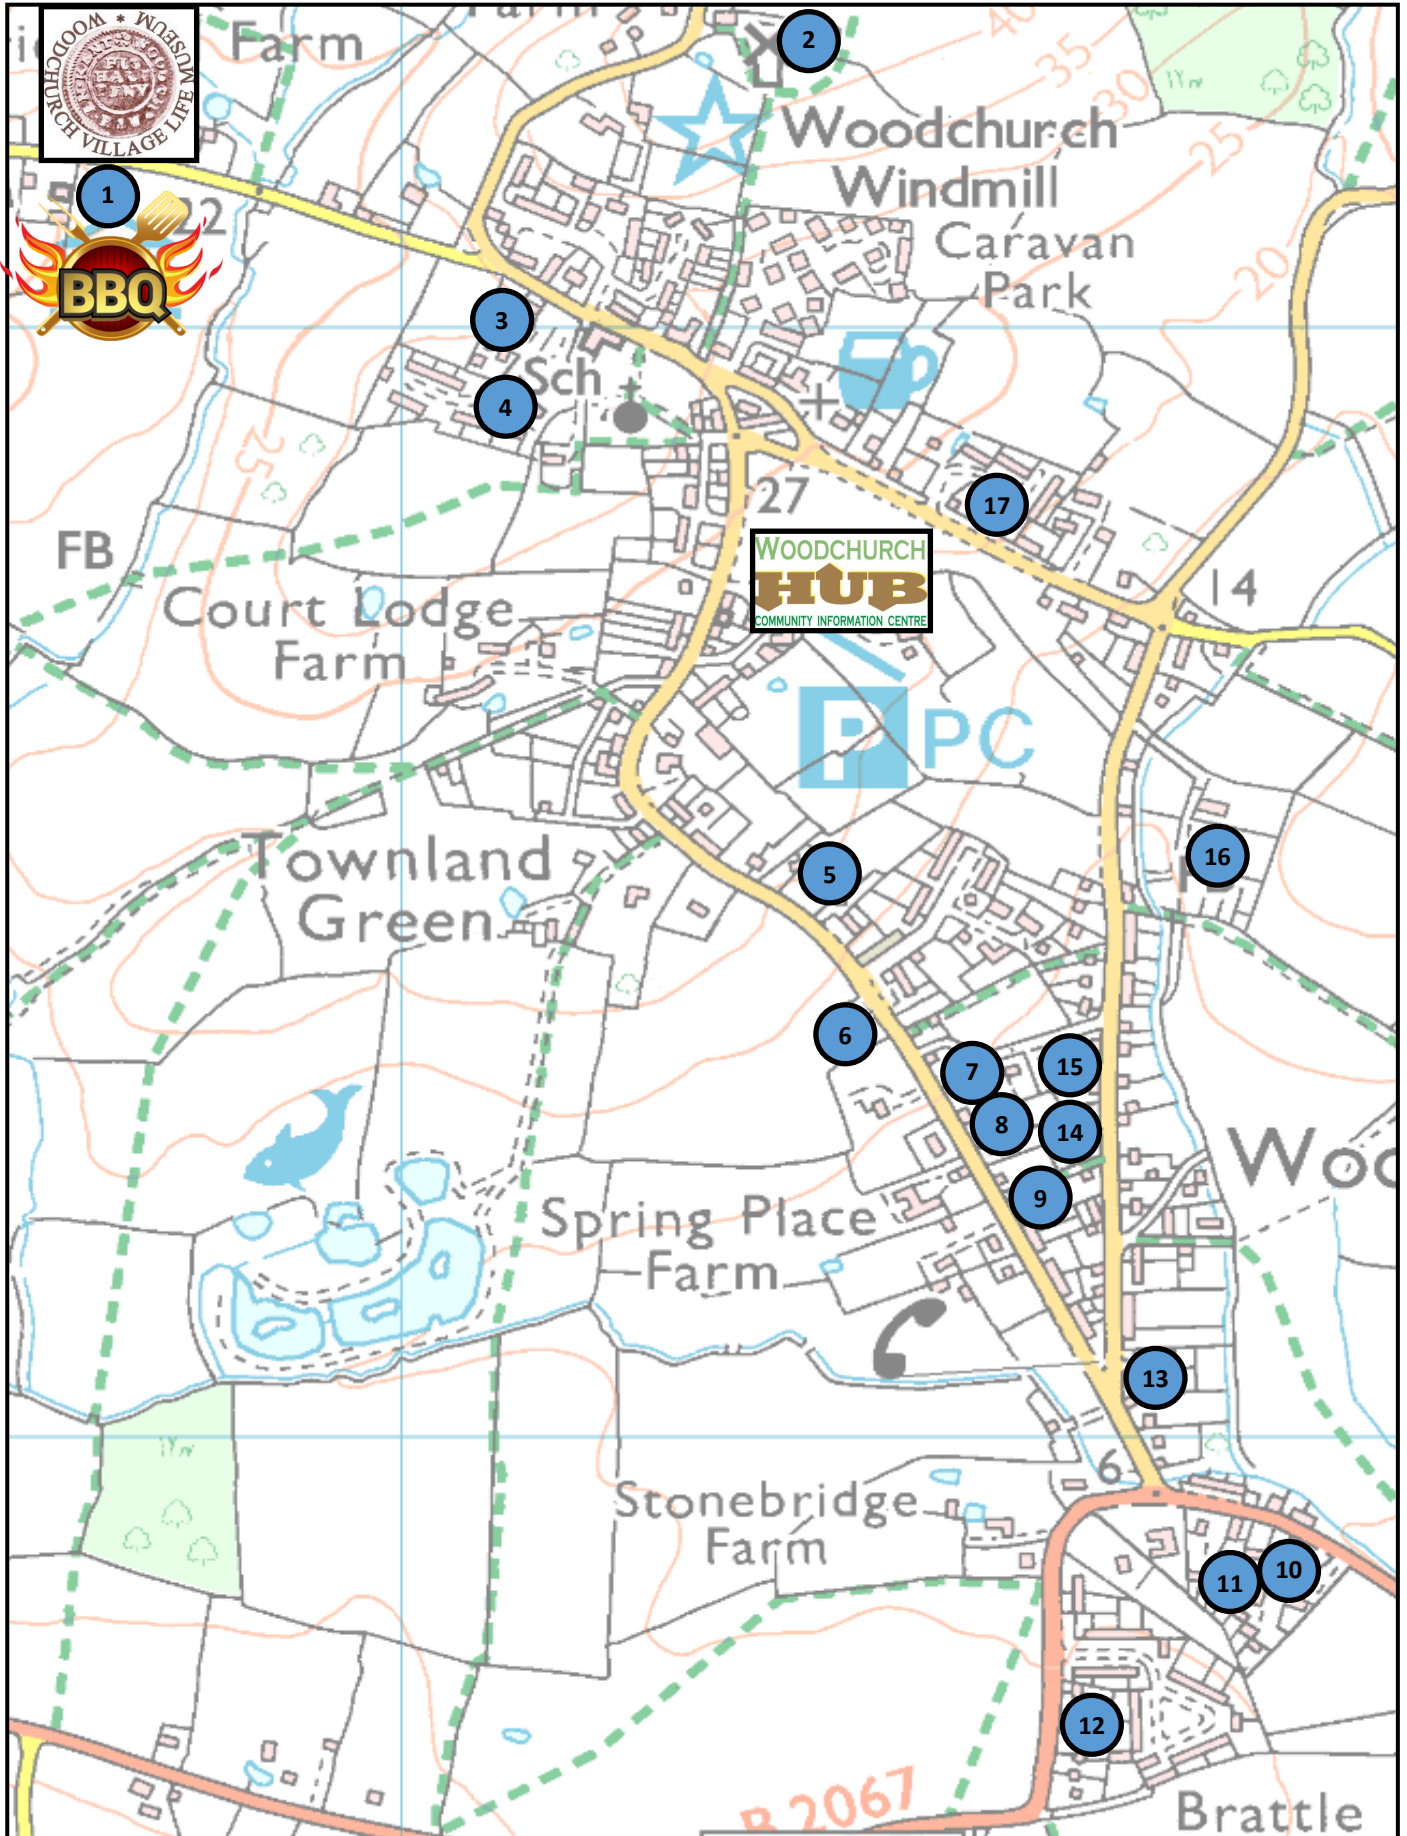

The Great Woodchurch Garage / Yard Sale

Saturday 11th September 2021 (10am - 3pm)

Organised by The HUB and Woodchurch Museum

If you would like to help support The HUB and Woodchurch Museum please give a donation in any of the collection boxes, give to a stallholder, or drop through the letterbox at The HUB.

Refreshments will be on sale at the Museum from 10:30am to 2pm

1	Woodchurch Village Life Museum, Susans Hill
2	Fairview, Mill Lane (no parking, walk up the footpath between the 2 pubs)
3	20 Rectory Close
4	9 Rectory Close
5	71 Front Rd
6	122 Front Rd
7	87 Front Rd
8	91 Front Rd
9	97 Front Rd
10	1 Bridge Close
11	10 Bridge Close
12	43 Brattle
13	105 Lower Rd
14	58 Lower Rd
15	44 Lower Rd
16	Jean Mealham Pop In Centre, Lower Rd
17	27 The Green, Wentworth House