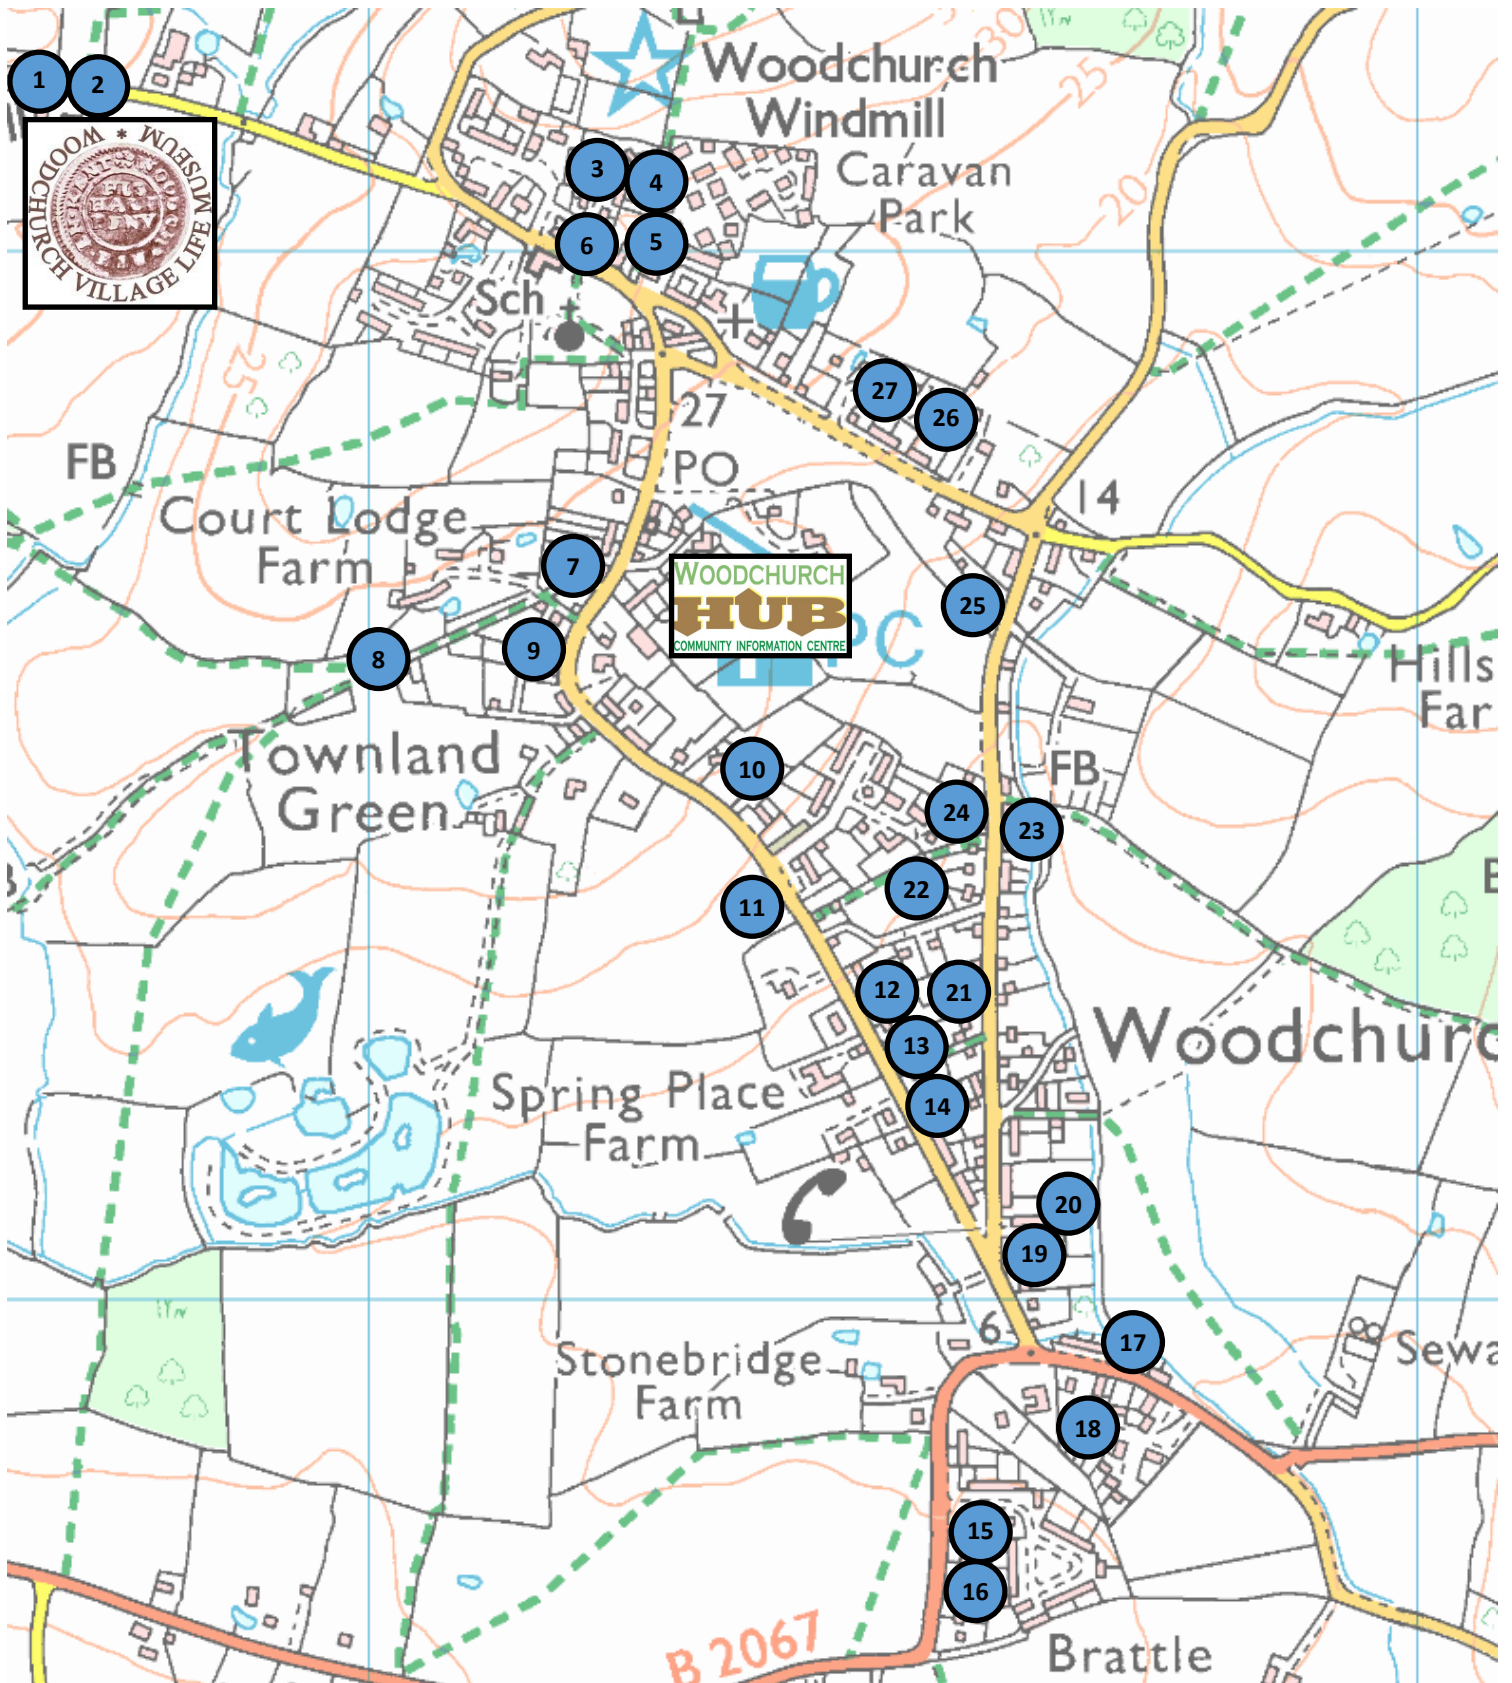

The Great Woodchurch Garage / Yard Sale

Saturday 17th April 2021 (10am - 4pm)

Organised by The HUB and Woodchurch Museum

If you would like to help support The HUB and Woodchurch Museum please give a donation in any of the collection boxes, give to a stallholder, or drop through the letterbox at The HUB.

Refreshments will be on sale at the Museum from 10:30am to 2pm

1	Woodchurch Museum, Susan's Hill -
2	Last Barn, Susan's Hill (at Museum)
3	5 Cherry Orchard
4	7 Cherry Orchard
5	11 Cherry Orchard
6	1 Church View, Bethersden Rd
7	1 Townland Cottage
8	71 Front Road
9	87 Front Road
10	91 Front Road
11	62A Front Road
12	66A Front Road
13	83 Front Road
14	122 Front Road
15	42 Brattle
16	46 Brattle
17	9 Appledore Road
18	21 Bridge Close
19	105 Lower Road
20	3 Plumtree Gardens
21	58 Lower Road
22	Chadwicks, Green Lane
23	31 Lower Road
24	24 Lower Road (Myrtle House)
25	10 Lower Road
26	37 The Green
27	27 The Green

If you wish to pay your respects to HRH Duke of Edinburgh there will be a national minute of silence at 3pm to coincide with the start of his funeral service